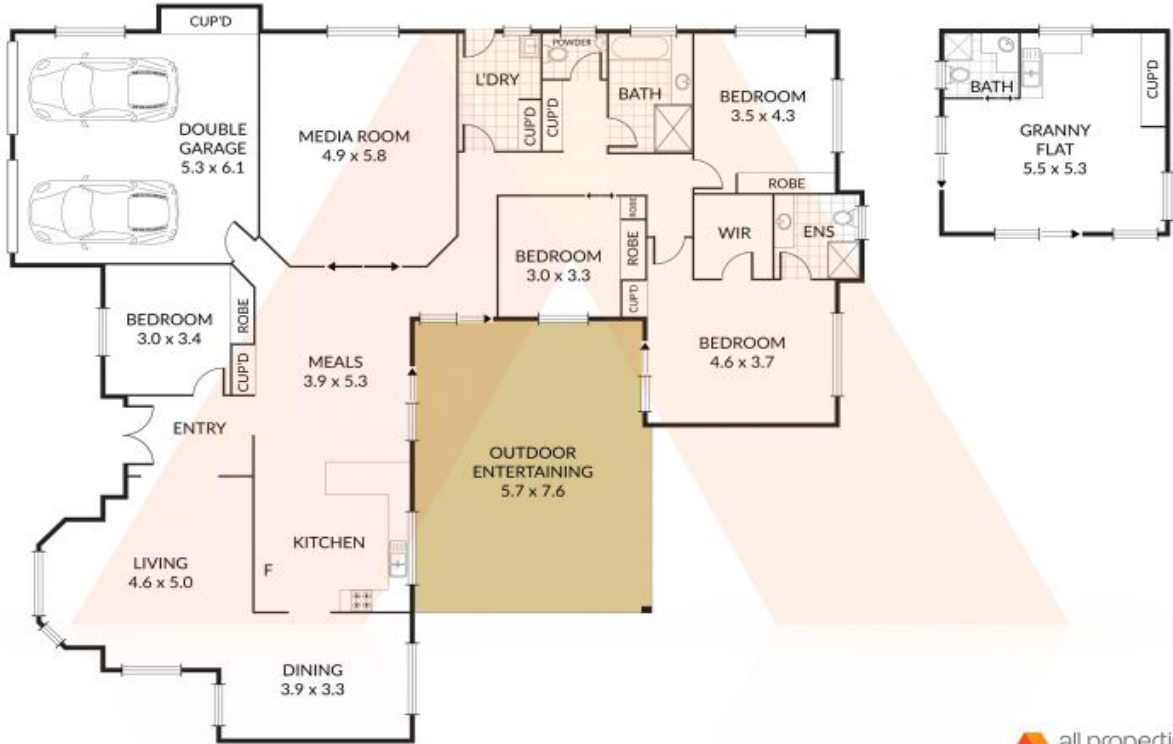

Internal 215m² External 104m² Total 319m²

11 Lloyd Court, **Heritage Park**

4 x 3 x 2 x