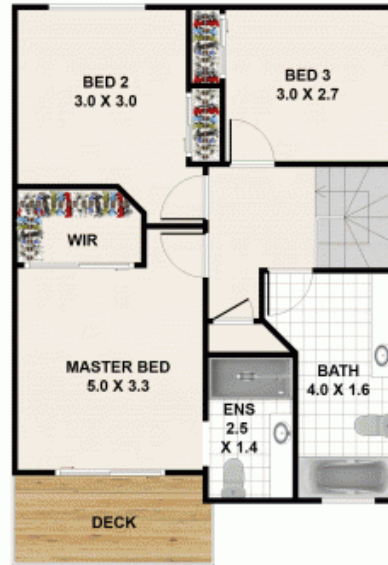

UPPER FLOOR

19/99-113 Peverell Street, Hillcrest